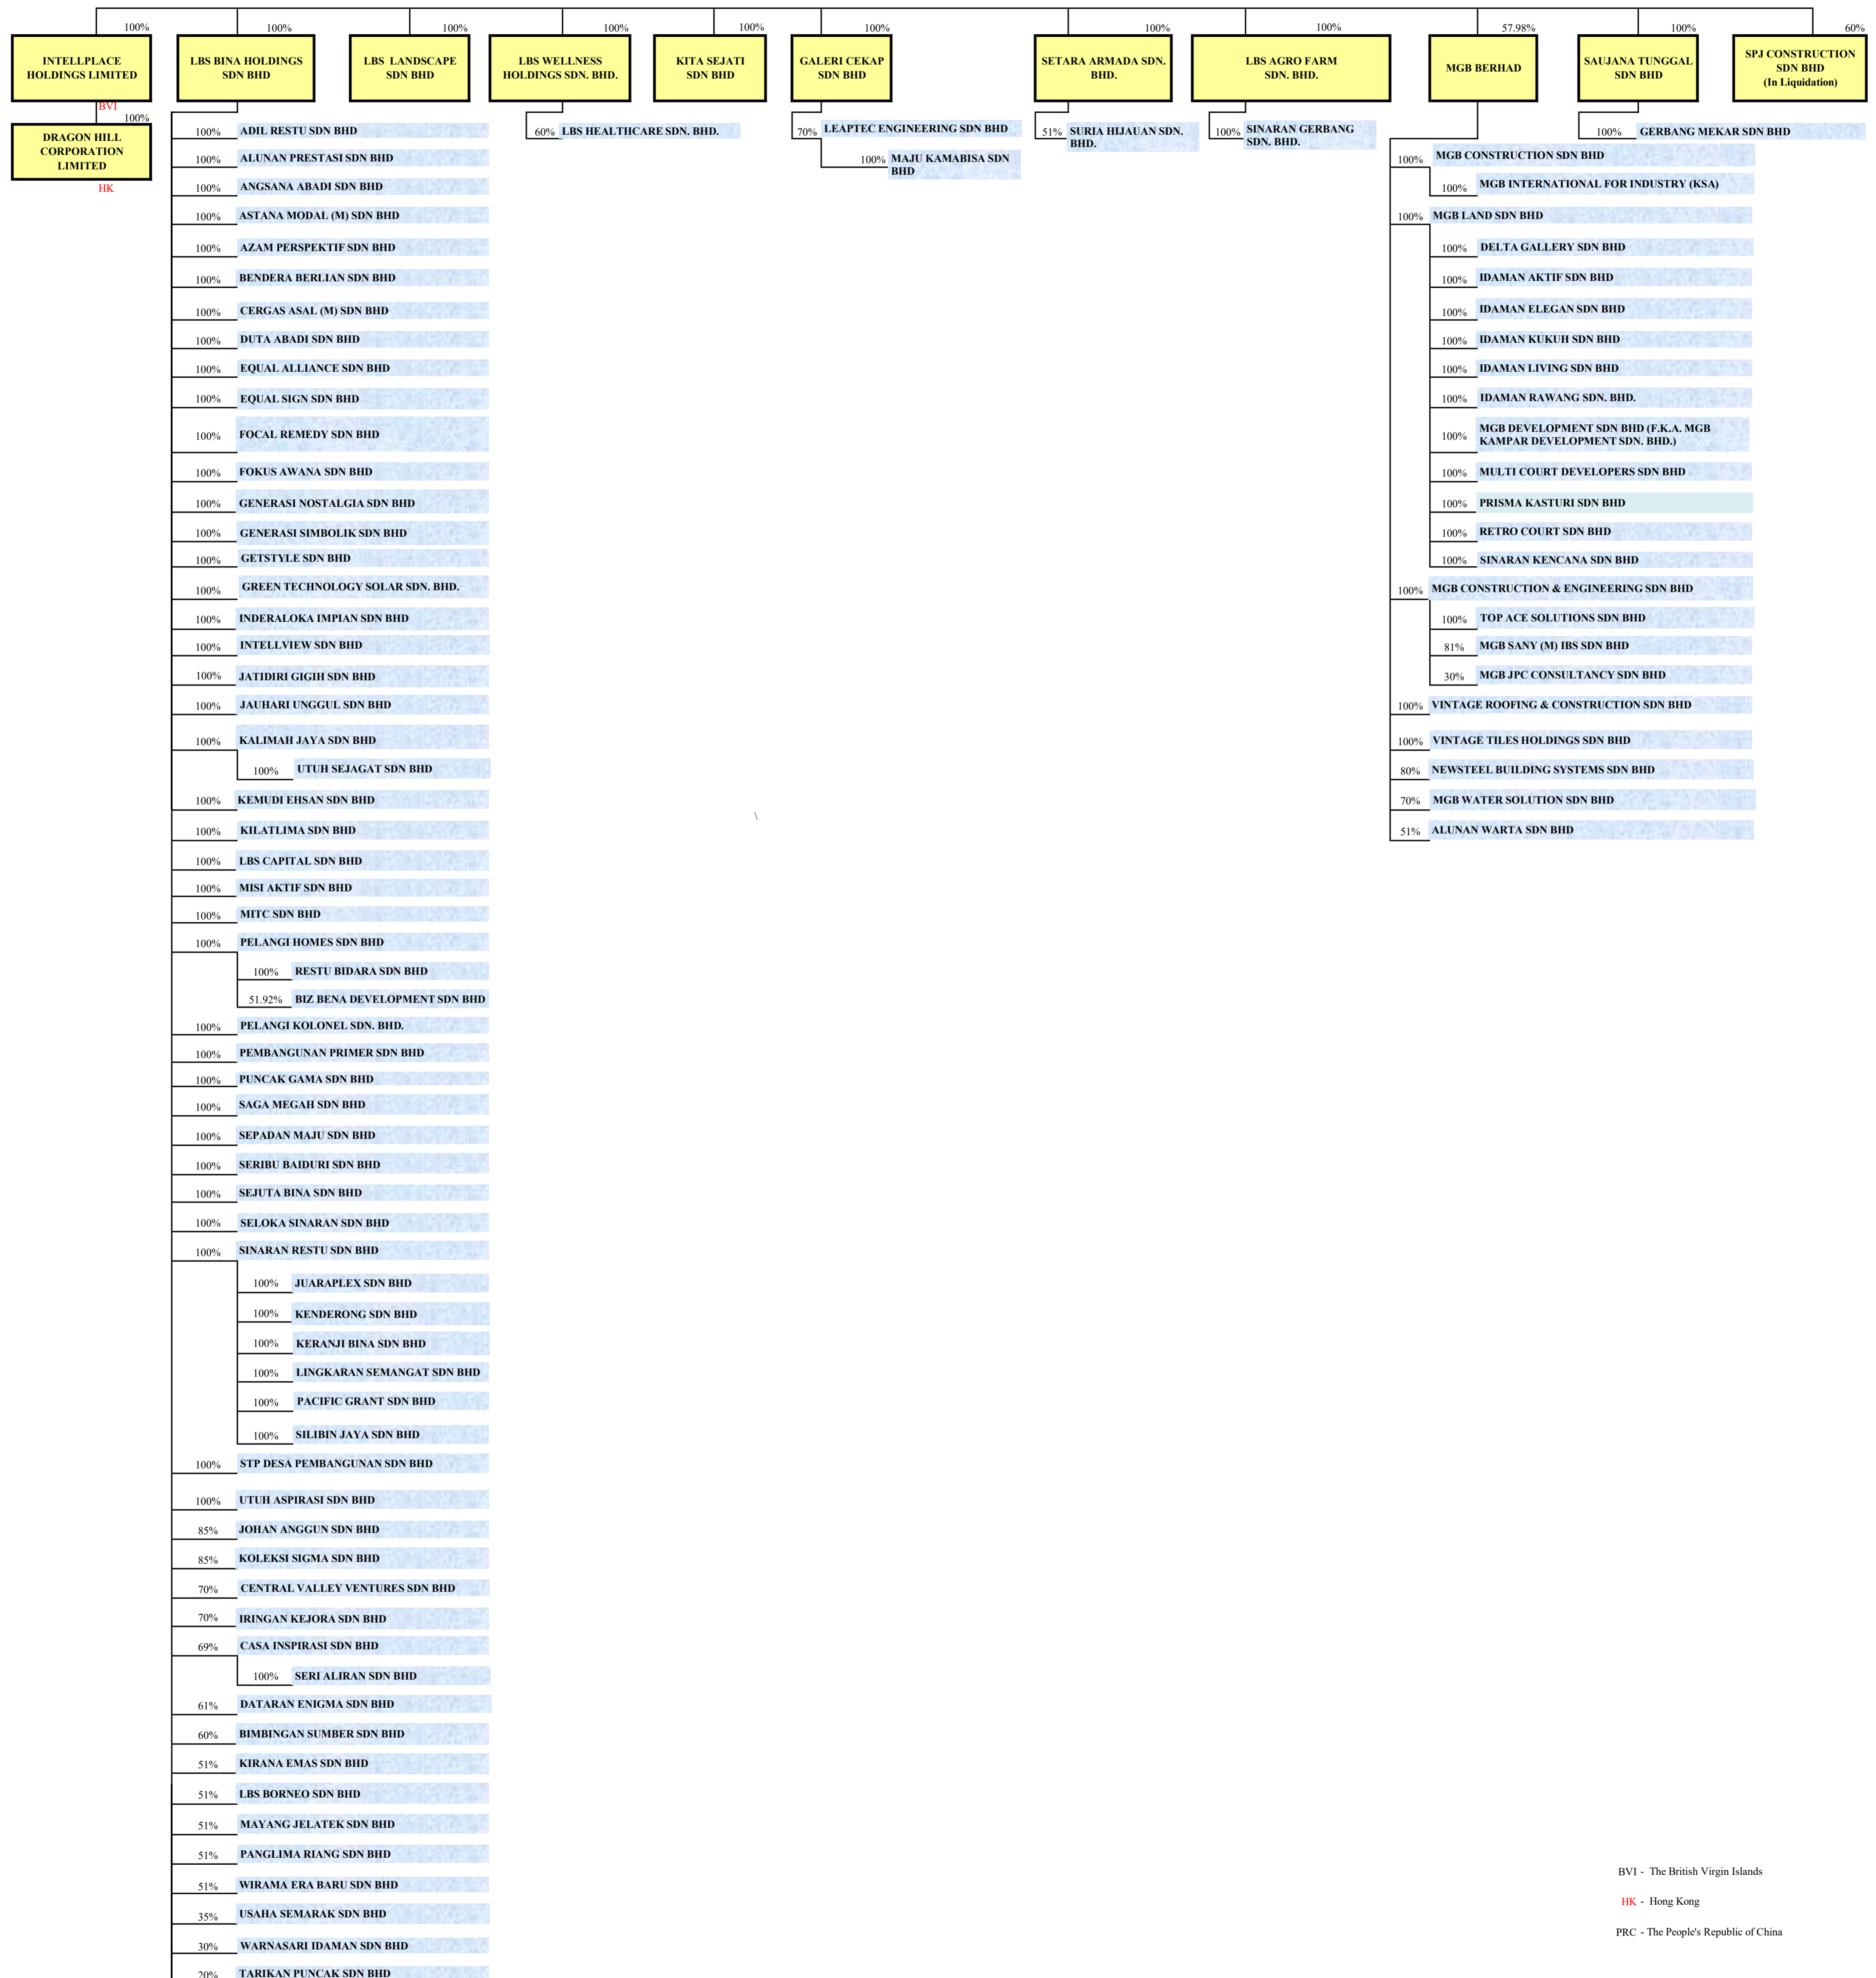

LBS BINA GROUP BERHAD

UPDATED AS AT
31/7/2024

BVI - The British Virgin Islands

HK - Hong Kong

PRC - The People's Republic of China