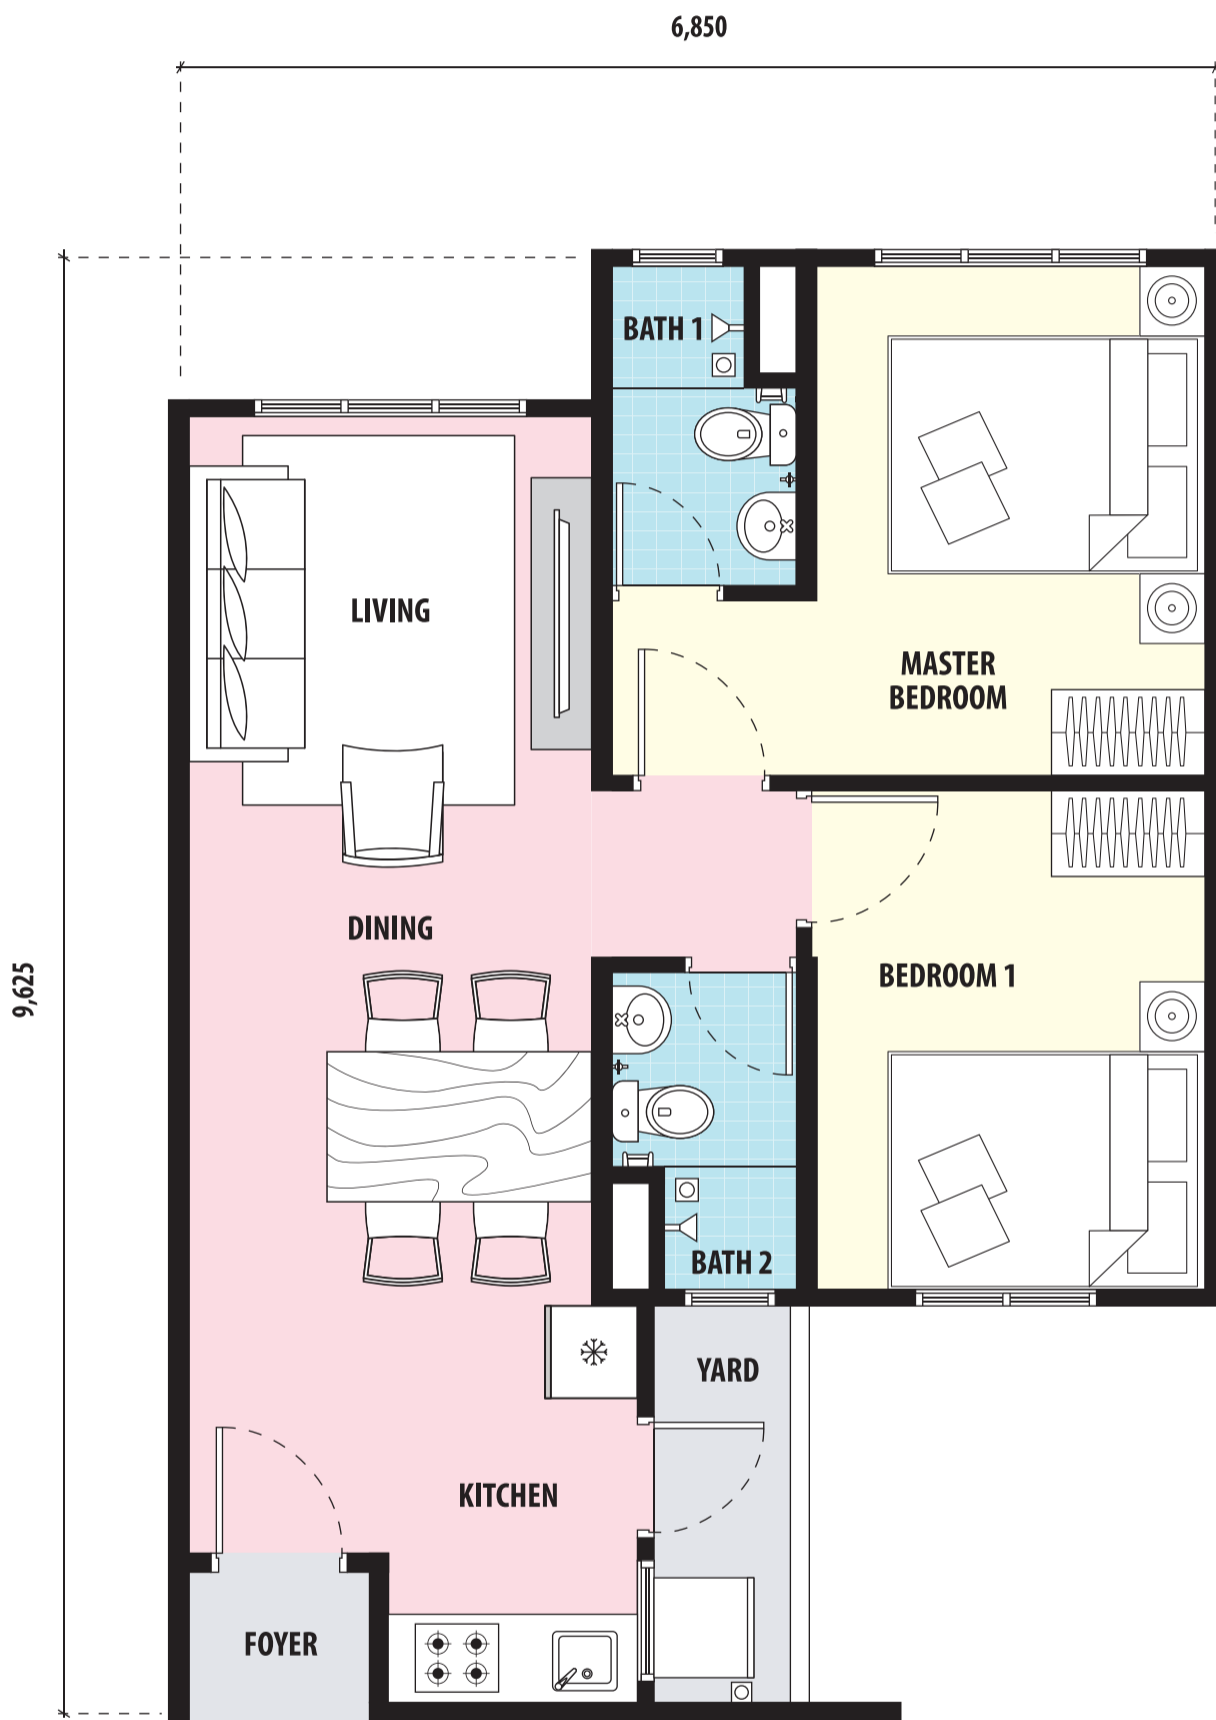

D'Island SkyRia Floor Plan

Serviced Apartment | Type A (600sqft)

D'Island SkyRia Floor Plan

Serviced Apartment | Type B (850sqft)

D'Island SkyRia Floor Plan

Serviced Apartment | Type C (900sqft)