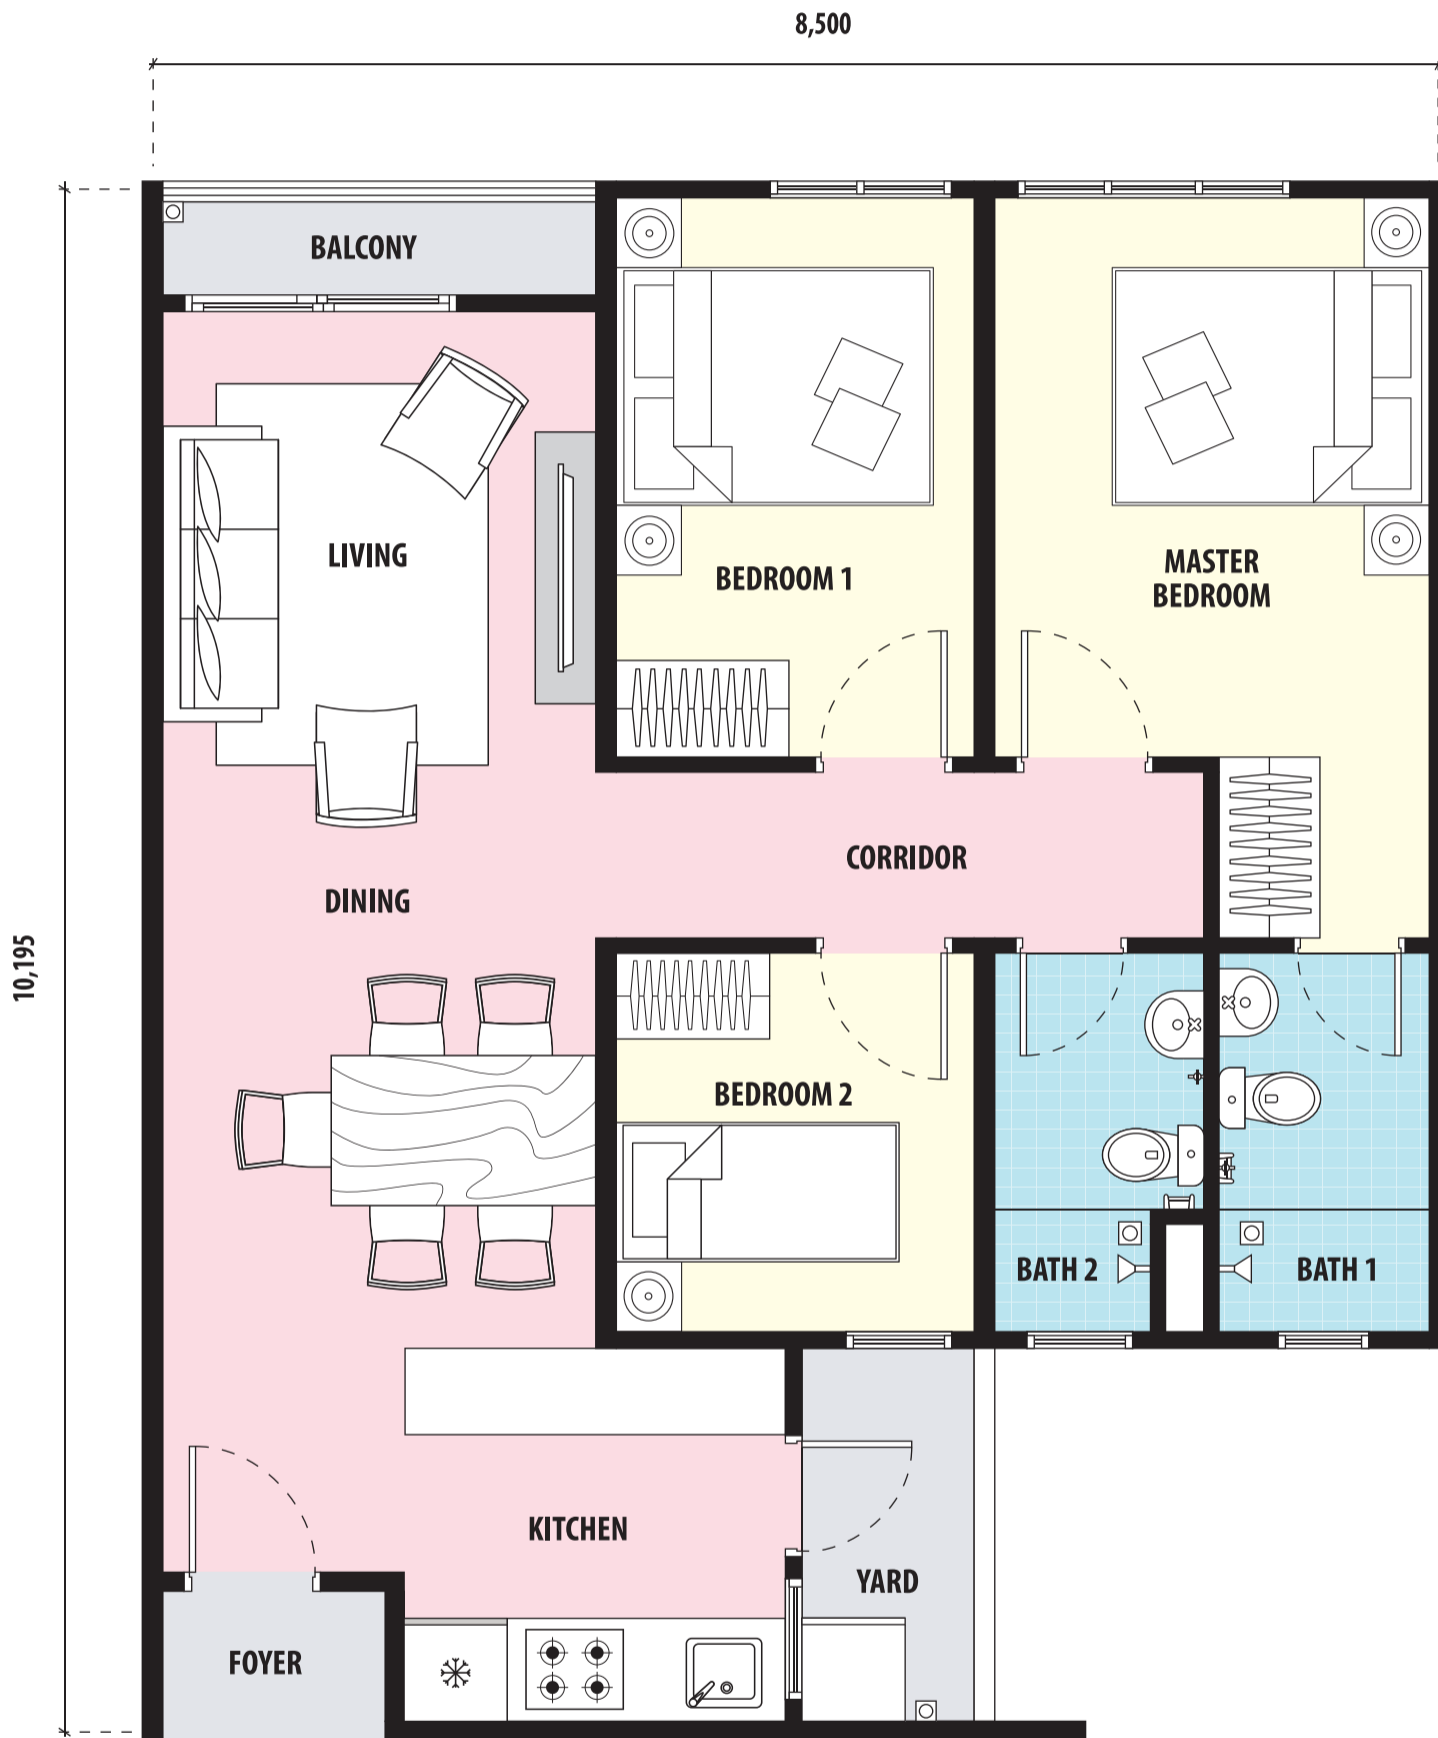

D'Island SkyRia Floor Plan

Serviced Apartment | Type A (600sqft)

D'Island SkyRia Floor Plan

Serviced Apartment | Type B (850sqft)

D'Island SkyRia Floor Plan

Serviced Apartment | Type C (900sqft)