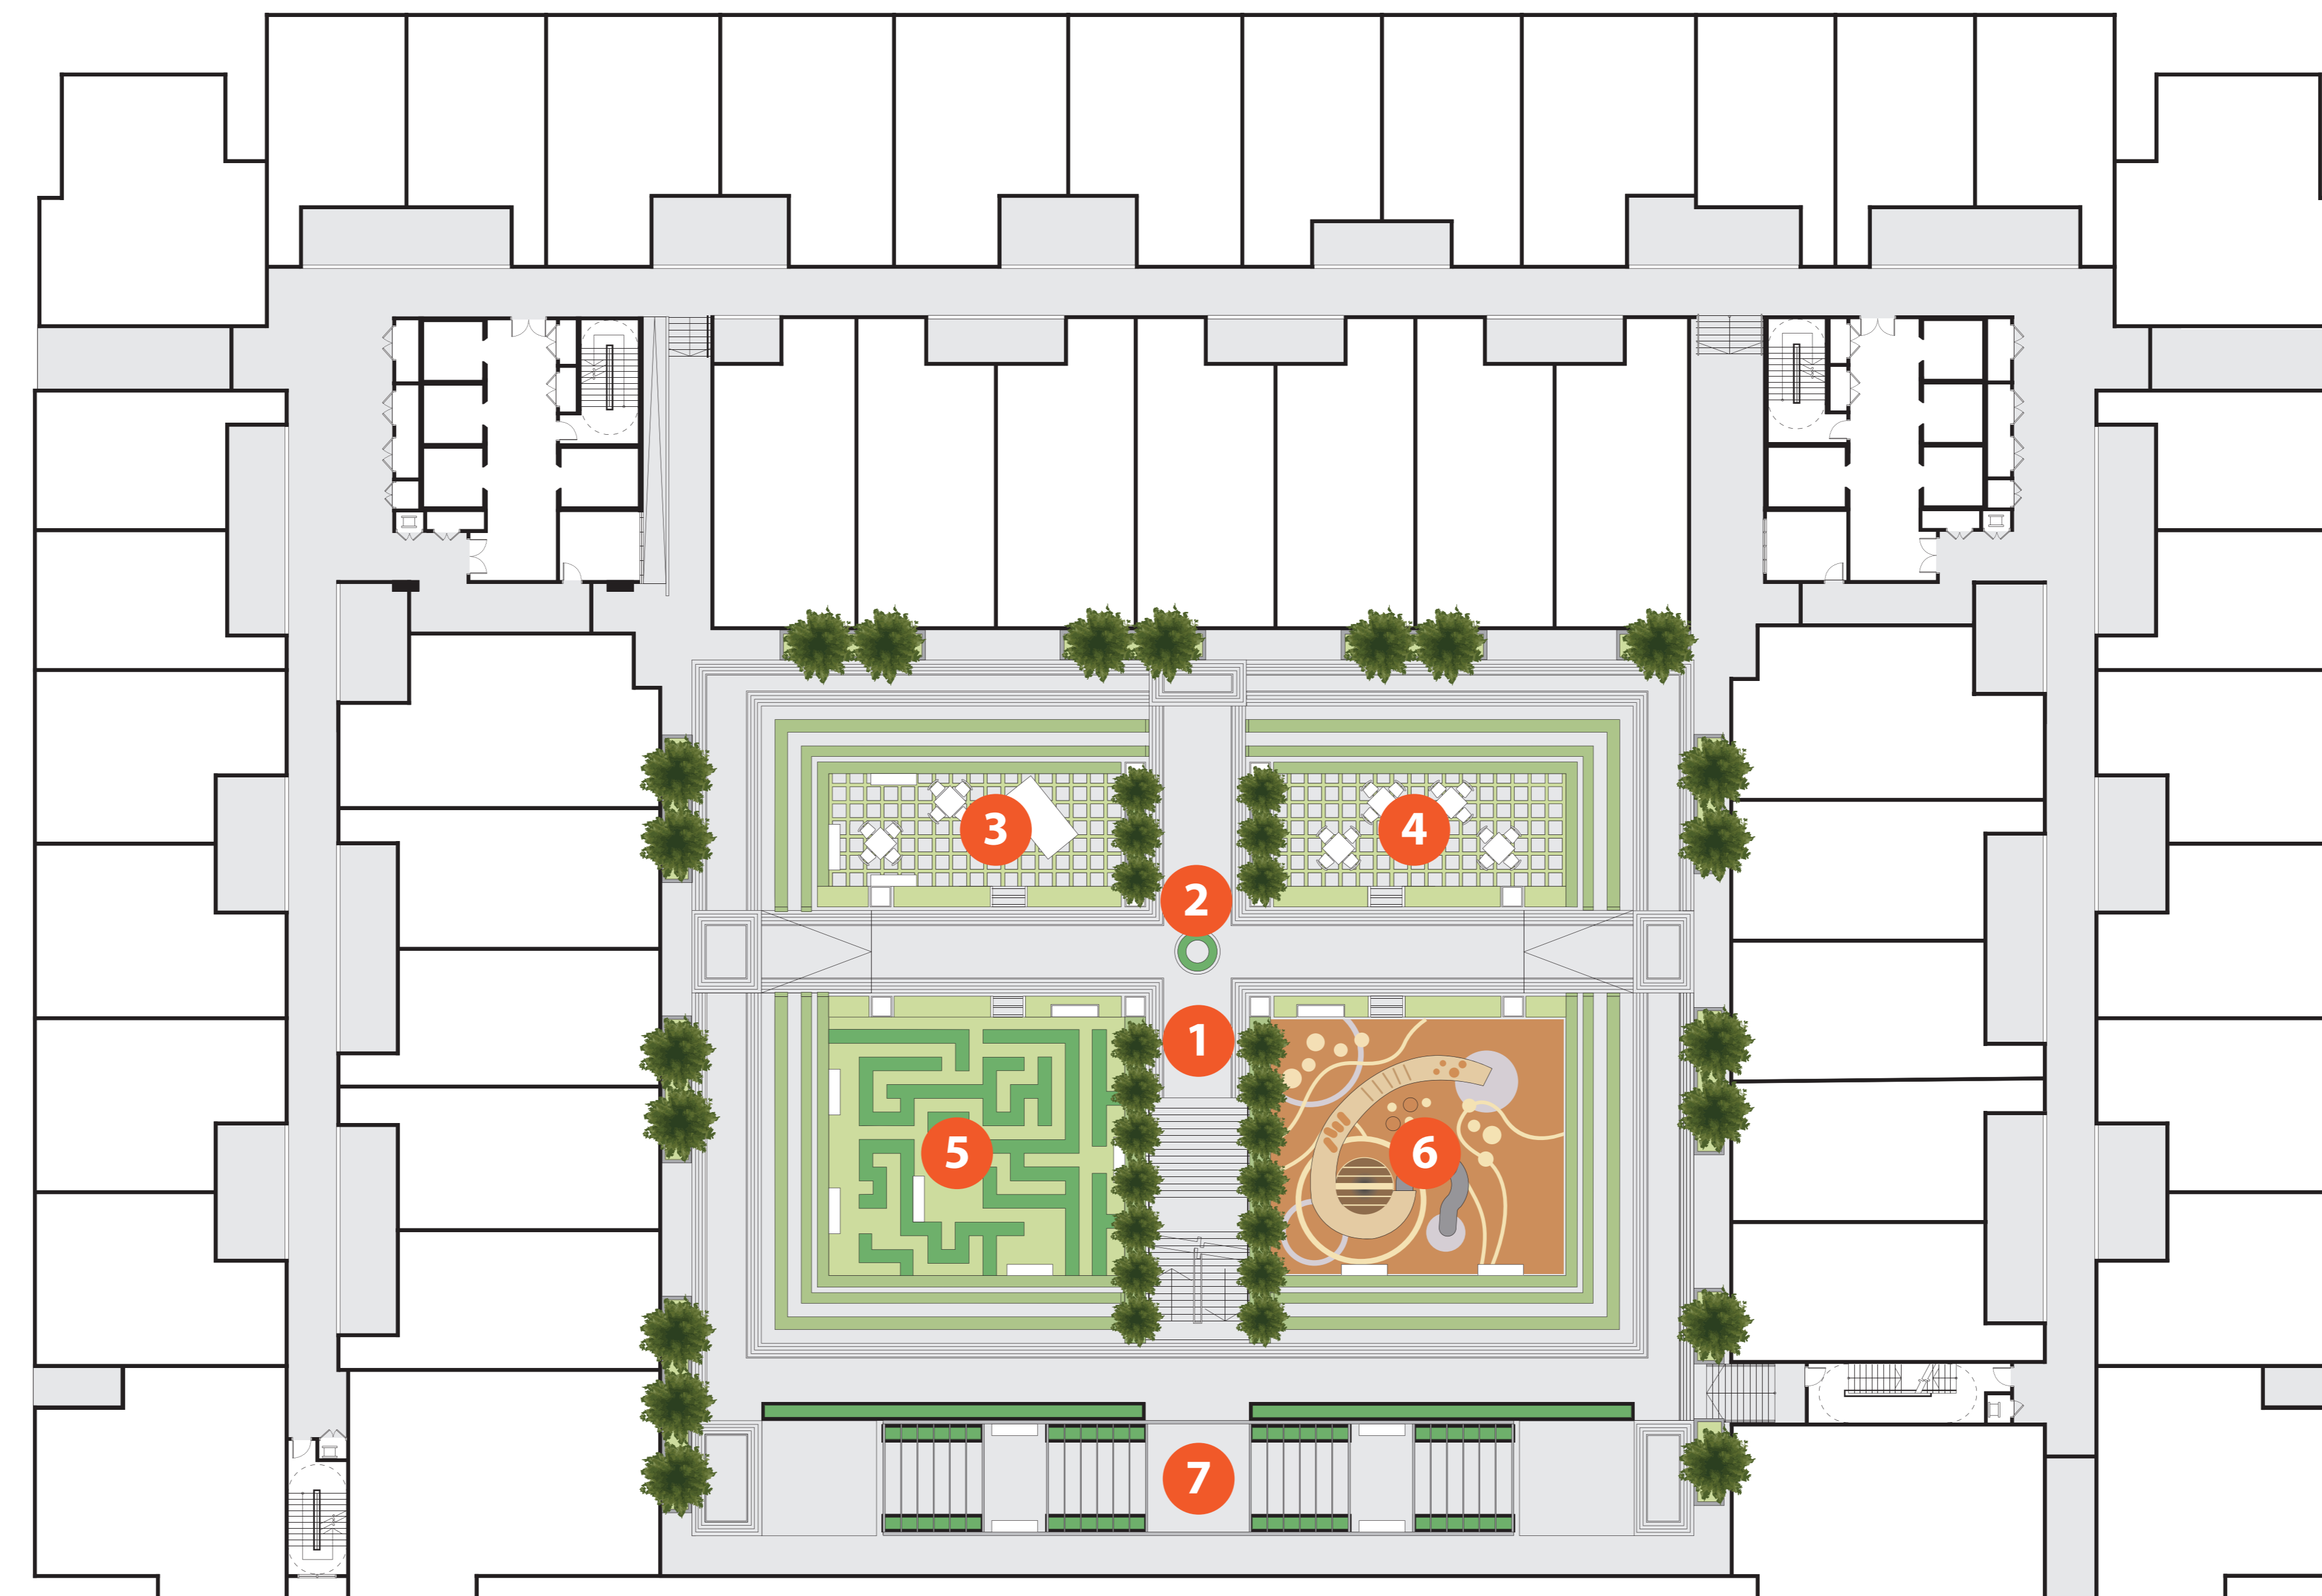

GROUND FLOOR

LEGEND

- 1. Iris Grand Entrance
- 2. Grand Piano Staircase
- 3. Iris Lobby A
- 4. Iris Lobby B
- 5. Arrival Court A
- 6. Arrival Court B
- 7. Iris Walkway
- 8. The Postbox
- 9. The Iris Restroom
- 10. Surau
- 11. Kindergarten
- 12. Management Office
- 13. EV Charging Bay
- 14. Bus Parking Bay
- 15. Perimeter Fencing

LEVEL 1

LEGEND

- 1. The Somerset Room
- 2. Chill and Grill
- 3. The Games Lounge
- 4. The Merry Meadow
- 5. The Iris Hall
- 6. Café Terrace
- 7. The Diner
- 8. The Restroom
- 9. Locker and Changing Room
- 10. The Sauna Chamber

Tudor Pool Deck

- 11. Poolside Lounge
- 12. Wading Pool
- 13. Heated Pool
- 14. Rain Shower

LEVEL 2

LEGEND

1. The English Courtyard
2. The Songbird Sanctuary
3. Courtyard Carriage Garden
4. Iris Tea Garden
5. Iris Maze Garden
6. Little Explorer's Haven
7. Iris Promenade

LEVEL 17

LEGEND

- 1. Sunshine Play Zone
- 2. Iris Sky Pavillion
- 3. Rooftop Co-working Space
- 4. Swing Garden
- 5. Giant Chess
- 6. Private Café
- 7. Private Café with Sky Deck
- 8. Private Restaurant with Sky Deck
- 9. The Peak Fitness
- 10. Sky Yoga
- 11. The Restroom and Changing Room