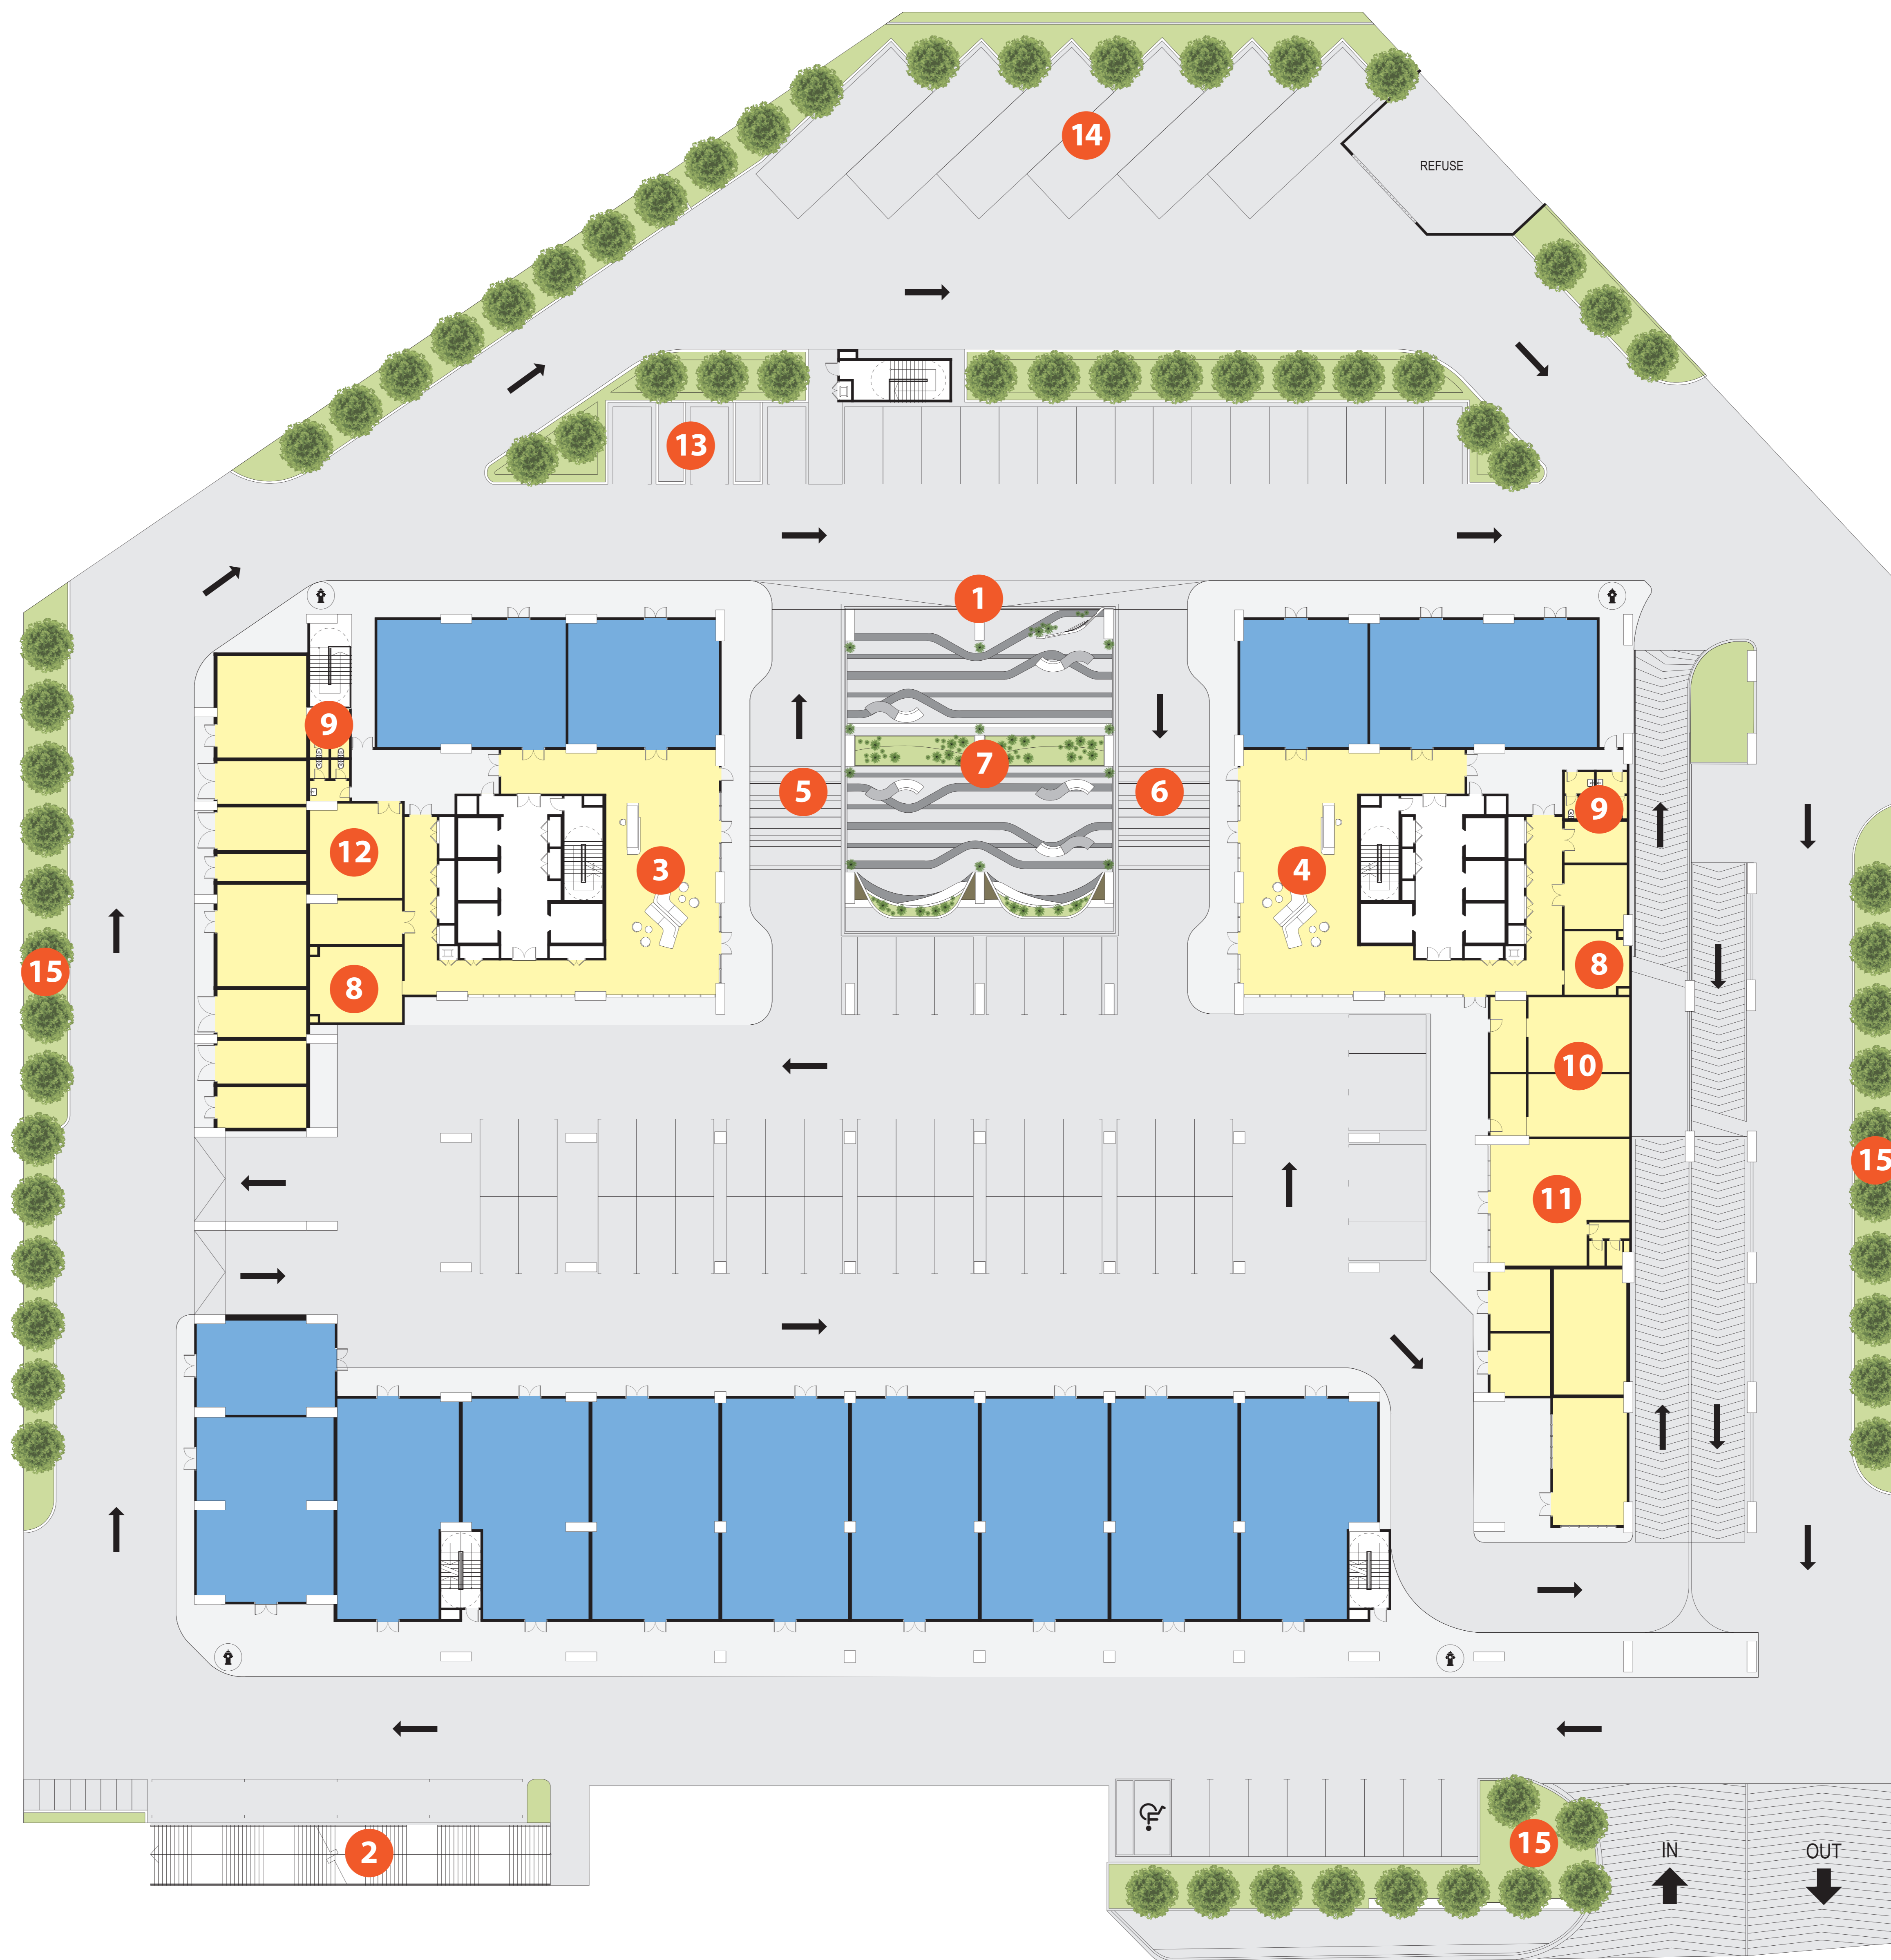

GROUND FLOOR

LEGEND

- 1. Iris Grand Entrance
- 2. Grand Piano Staircase
- 3. Iris Lobby A
- 4. Iris Lobby B
- 5. Arrival Court A
- 6. Arrival Court B
- 7. Iris Walkway
- 8. The Postbox
- 9. The Iris Restroom
- 10. Surau
- 11. Kindergarten
- 12. Management Office
- 13. EV Charging Bay
- 14. Bus Parking Bay
- 15. Perimeter Fencing

LEVEL 1

LEGEND

- 1. The Somerset Room
- 2. Chill and Grill
- 3. The Games Lounge
- 4. The Merry Meadow
- 5. The Iris Hall
- 6. Café Terrace
- 7. The Diner
- 8. The Restroom
- 9. Locker and Changing Room
- 10. The Sauna Chamber

Tudor Pool Deck

- 11. Poolside Lounge
- 12. Wading Pool
- 13. Heated Pool
- 14. Rain Shower

LEVEL 2

LEGEND

1. The English Courtyard
2. The Songbird Sanctuary
3. Courtyard Carriage Garden
4. Iris Tea Garden
5. Iris Maze Garden
6. Little Explorer's Haven
7. Iris Promenade

LEVEL 17

LEGEND

- 1. Sunshine Play Zone
- 2. Iris Sky Pavillion
- 3. Rooftop Co-working Space
- 4. Swing Garden
- 5. Giant Chess
- 6. Private Café
- 7. Private Café with Sky Deck
- 8. Private Restaurant with Sky Deck
- 9. The Peak Fitness
- 10. Sky Yoga
- 11. The Restroom and Changing Room