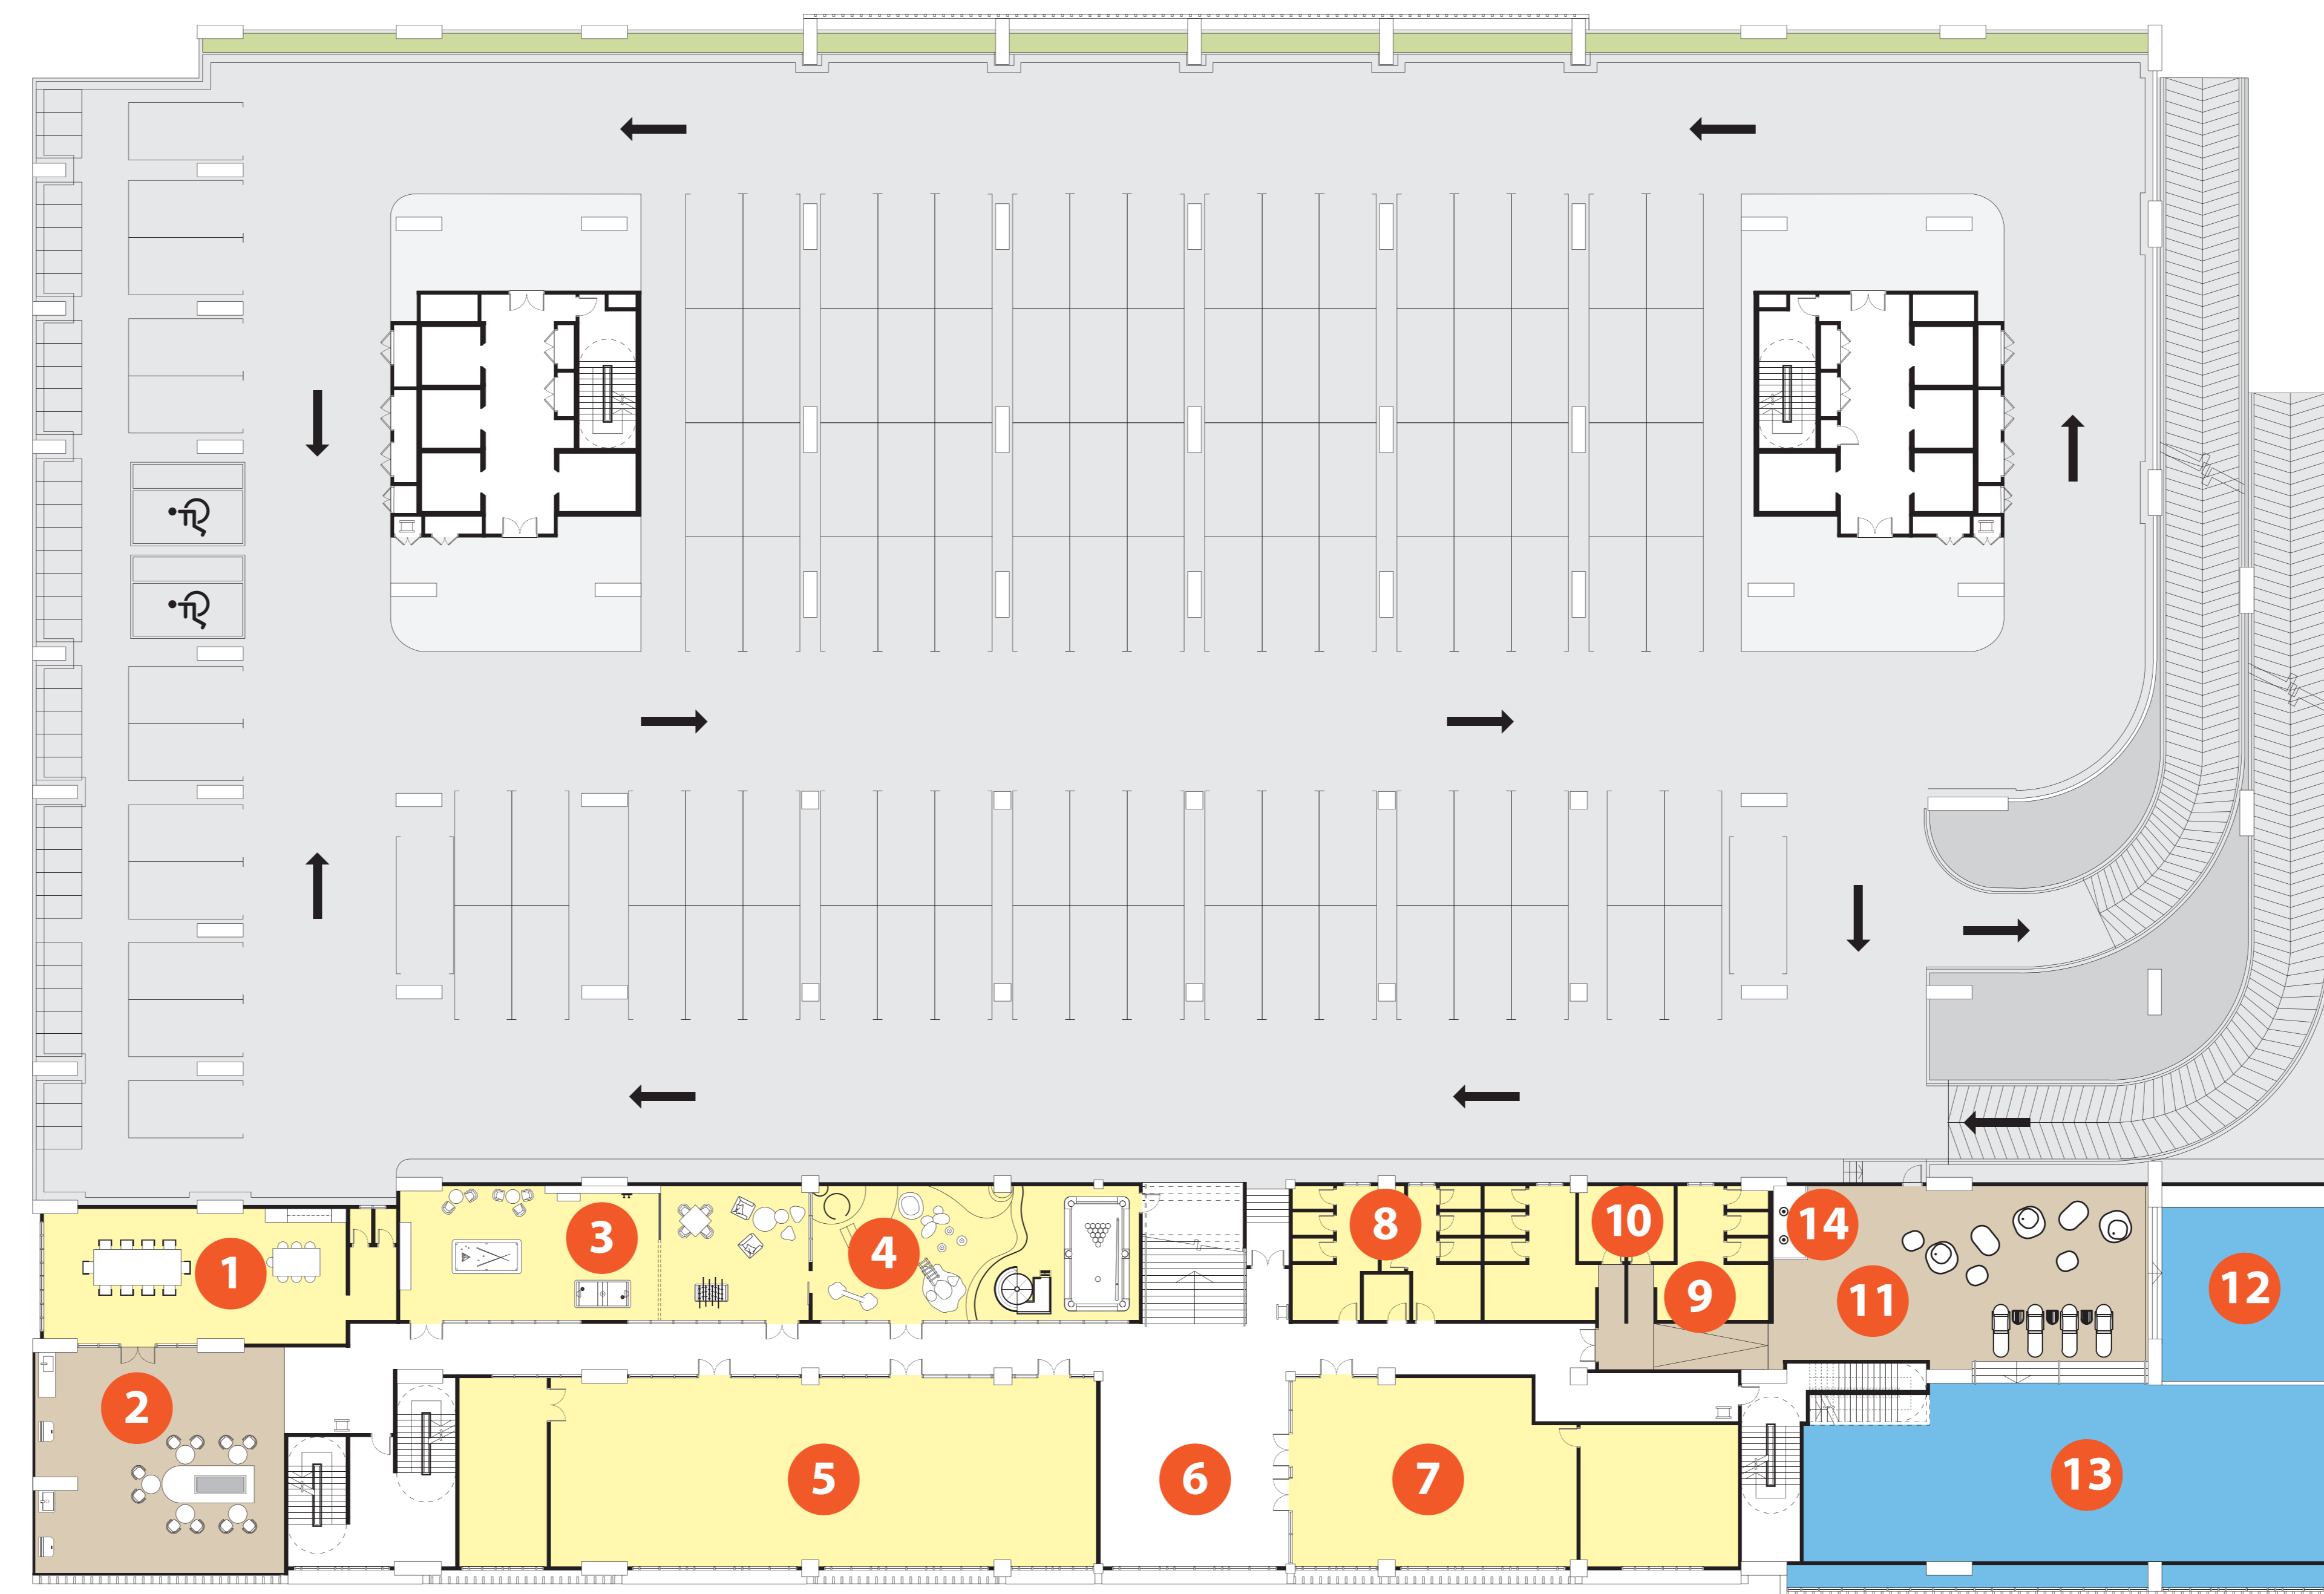

GROUND FLOOR

LEGEND

- 1. Iris Grand Entrance
- 2. Grand Piano Staircase
- 3. Iris Lobby A
- 4. Iris Lobby B
- 5. Arrival Court A
- 6. Arrival Court B
- 7. Iris Walkway
- 8. The Postbox
- 9. The Iris Restroom
- 10. Surau
- 11. Kindergarten
- 12. Management Office
- 13. EV Charging Bay
- 14. Bus Parking Bay
- 15. Perimeter Fencing

LEVEL 1

LEGEND

- 1. The Somerset Room
- 2. Chill and Grill
- 3. The Games Lounge
- 4. The Merry Meadow
- 5. The Iris Hall
- 6. Café Terrace
- 7. The Diner
- 8. The Restroom
- 9. Locker and Changing Room
- 10. The Sauna Chamber

Tudor Pool Deck

- 11. Poolside Lounge
- 12. Wading Pool
- 13. Heated Pool
- 14. Rain Shower

LEVEL 2

LEGEND

1. The English Courtyard
2. The Songbird Sanctuary
3. Courtyard Carriage Garden
4. Iris Tea Garden
5. Iris Maze Garden
6. Little Explorer's Haven
7. Iris Promenade

LEVEL 17

LEGEND

- 1. Sunshine Play Zone
- 2. Iris Sky Pavillion
- 3. Rooftop Co-working Space
- 4. Swing Garden
- 5. Giant Chess
- 6. Private Café
- 7. Private Café with Sky Deck
- 8. Private Restaurant with Sky Deck
- 9. The Peak Fitness
- 10. Sky Yoga
- 11. The Restroom and Changing Room