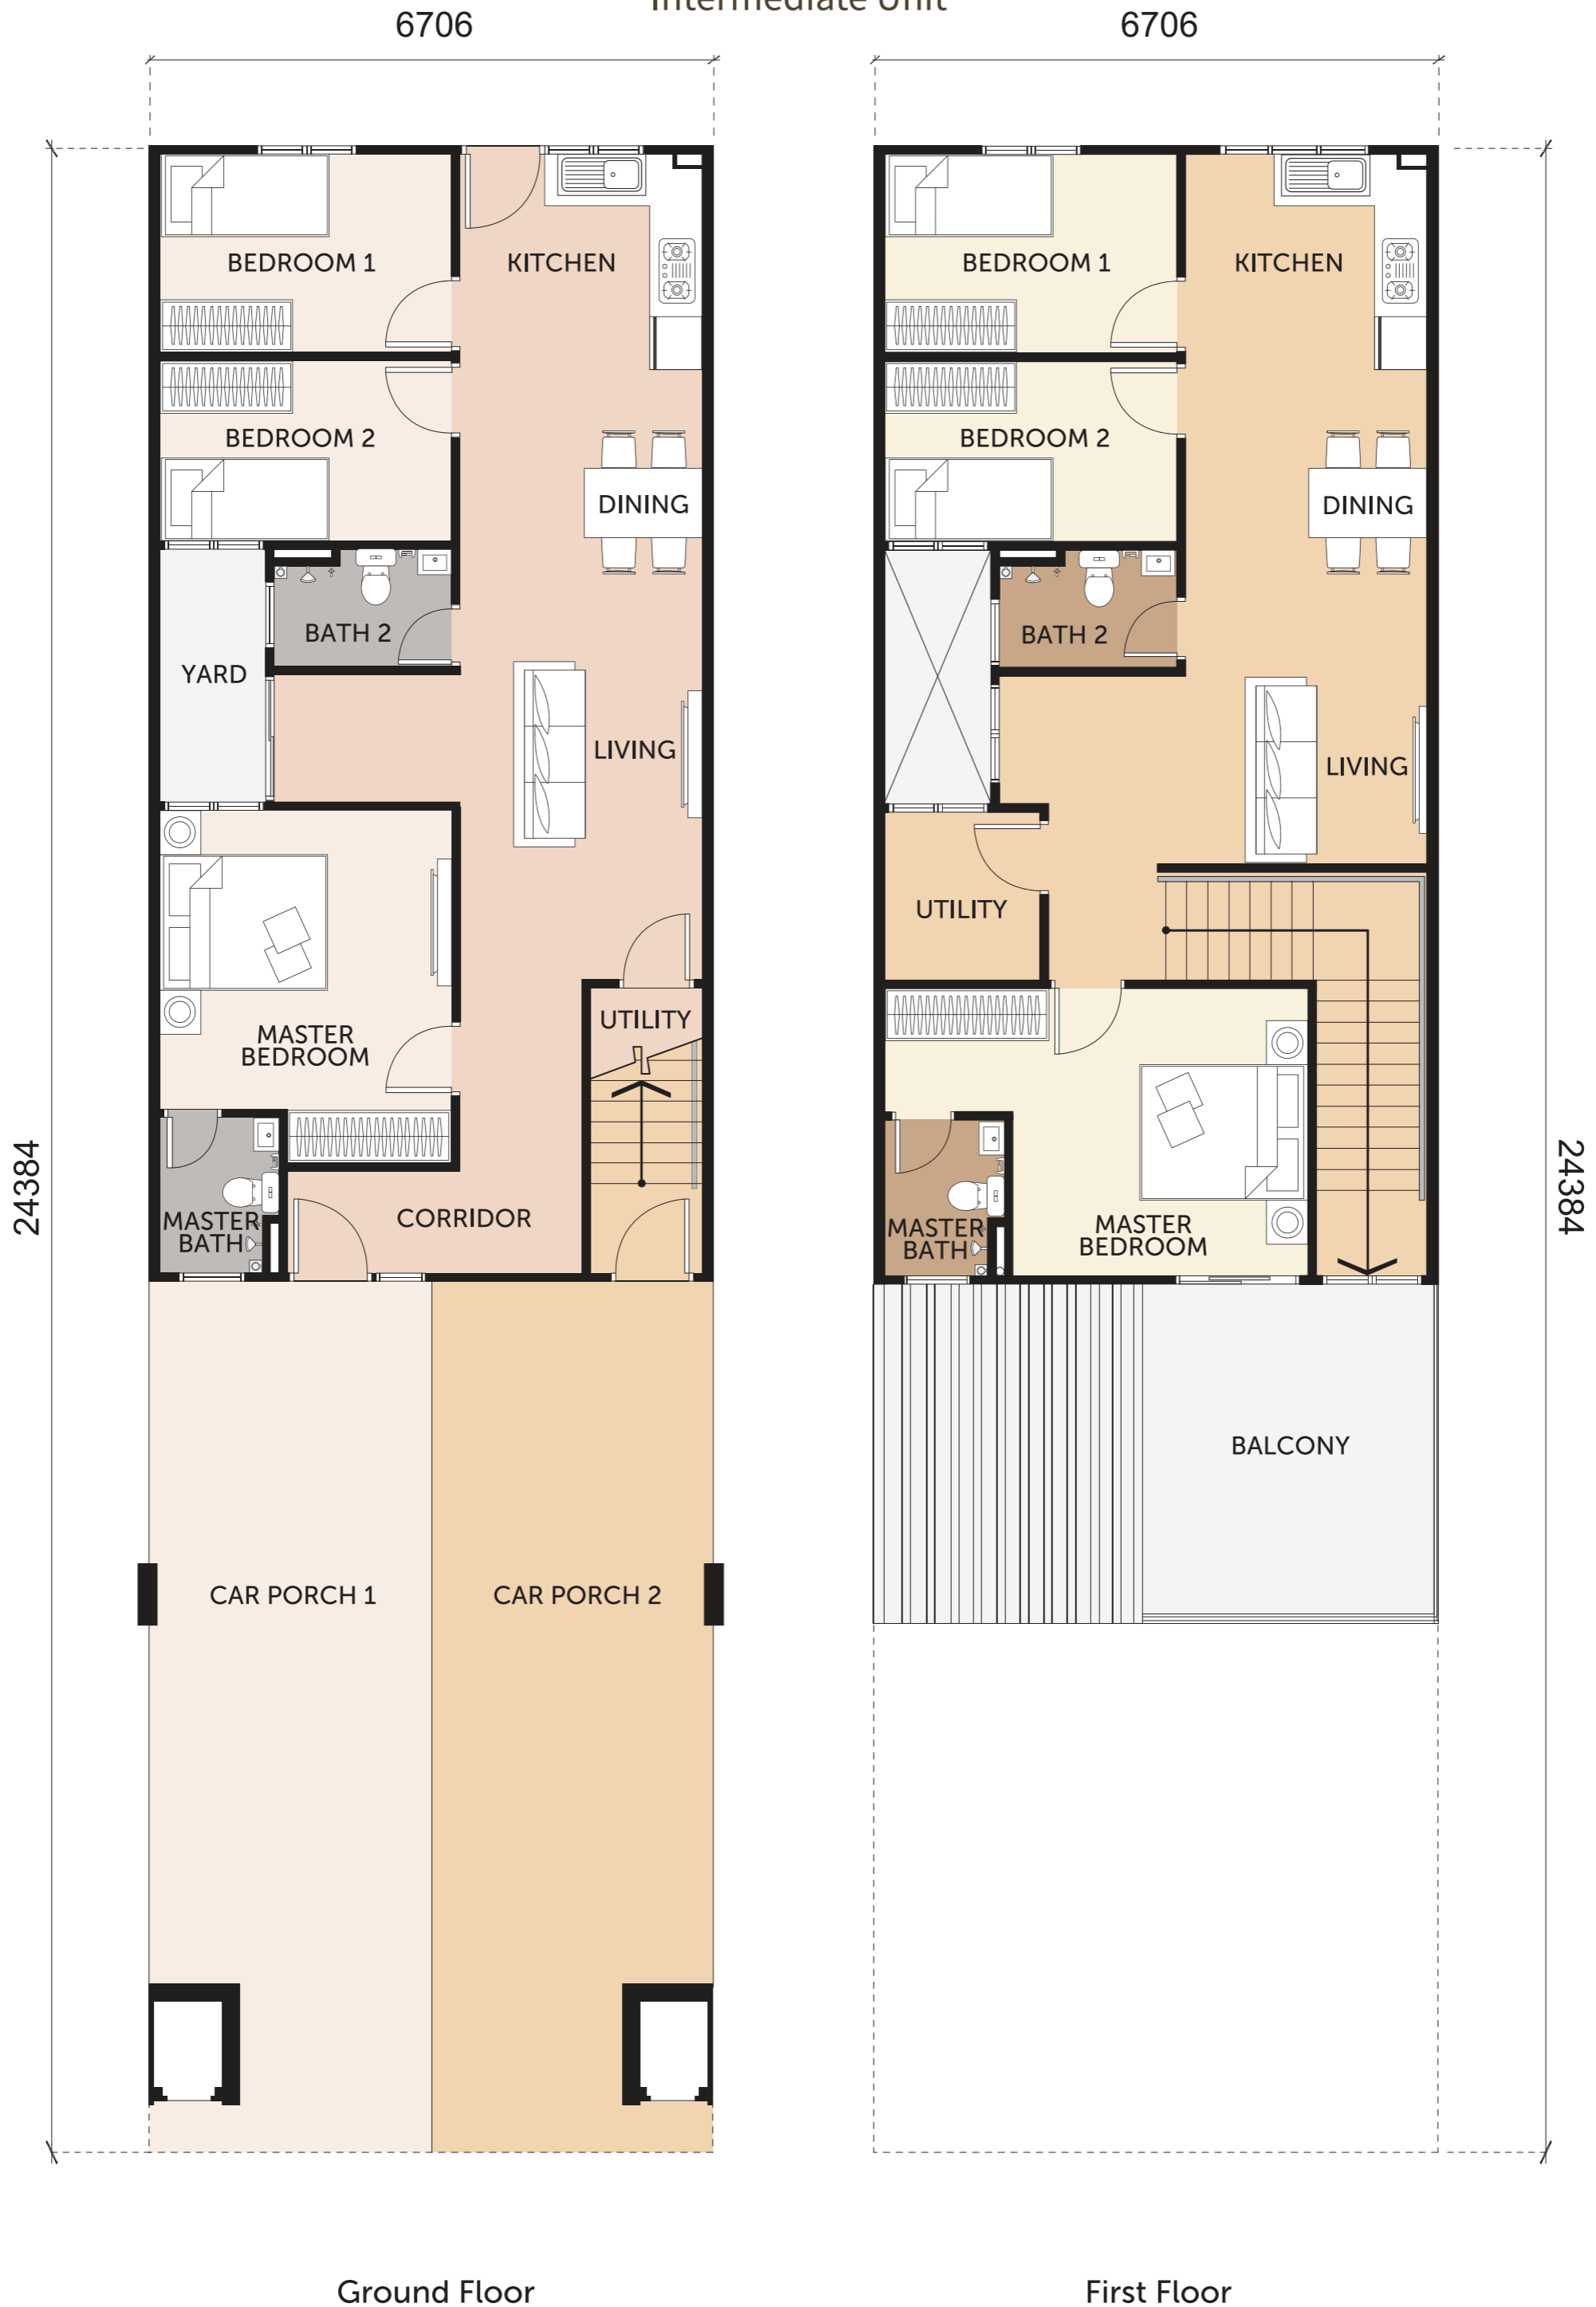

# RITMA PERDANA

## FLOOR PLAN

Townhouse 22' x 80'  
Intermediate Unit

## FLOOR PLAN

Townhouse 22' x 95'  
Intermediate Unit