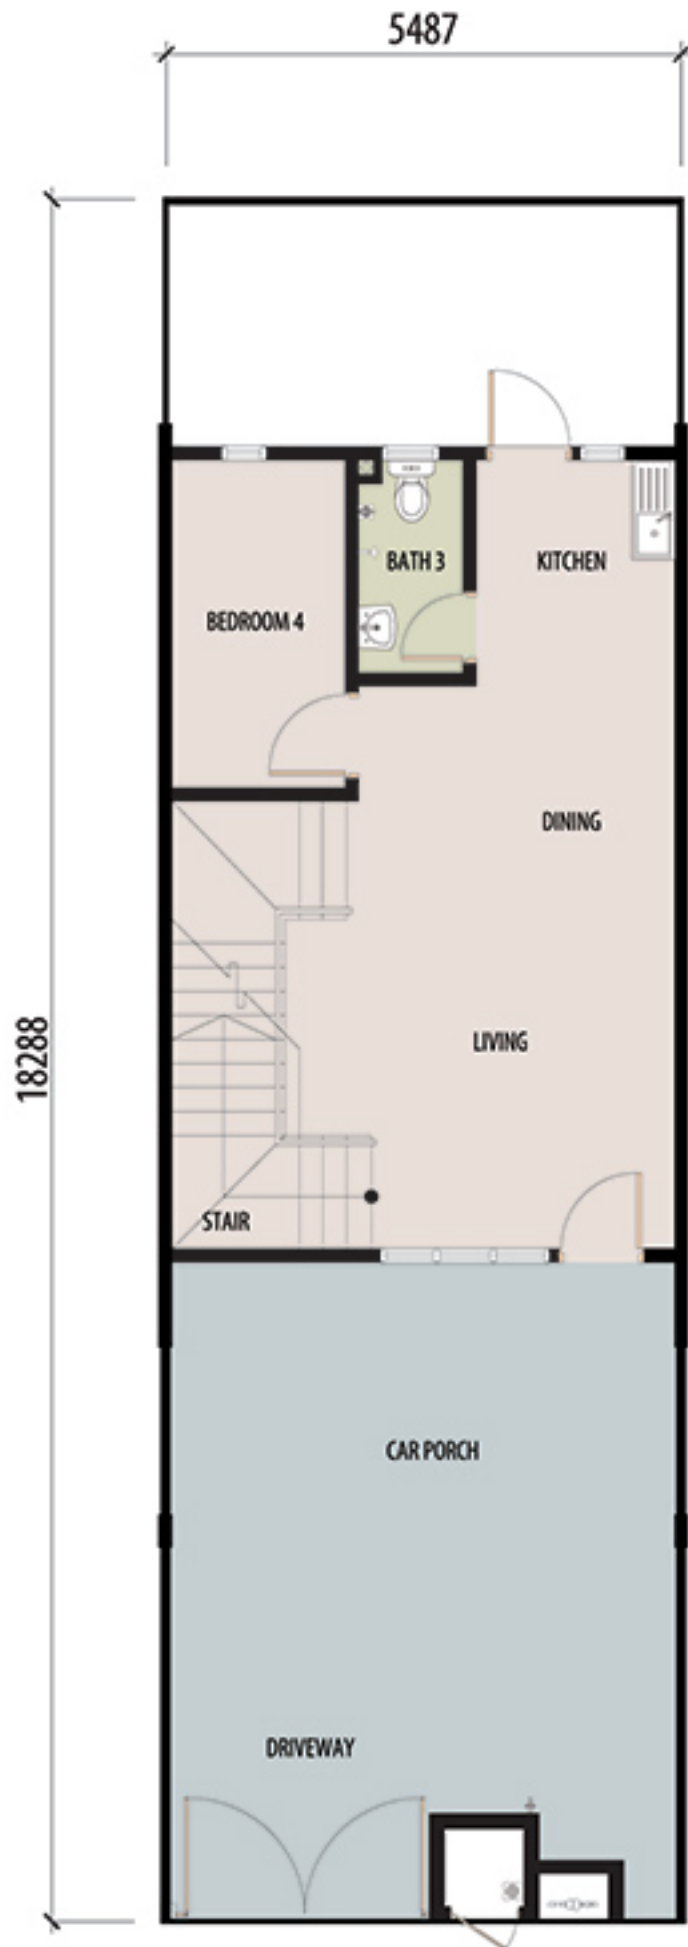

DESIRAN BAYU

TERRACE 18' X 60'

GROUND FLOOR

FIRST FLOOR