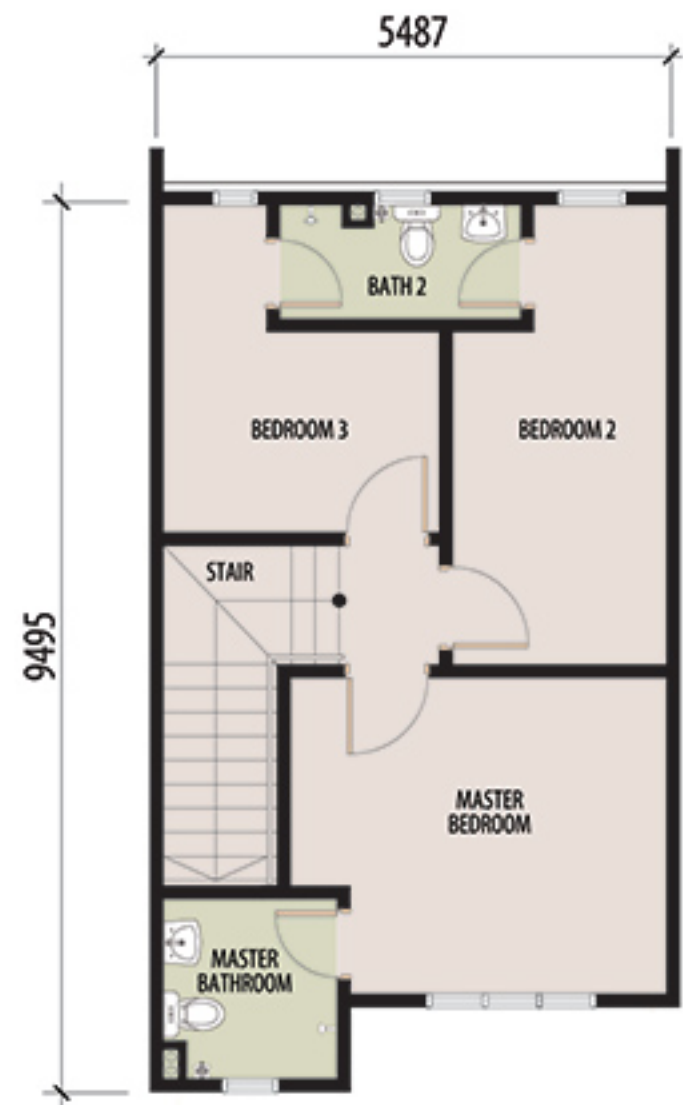

DESIRAN BAYU

TERRACE 18' X 60'

GROUND FLOOR

FIRST FLOOR