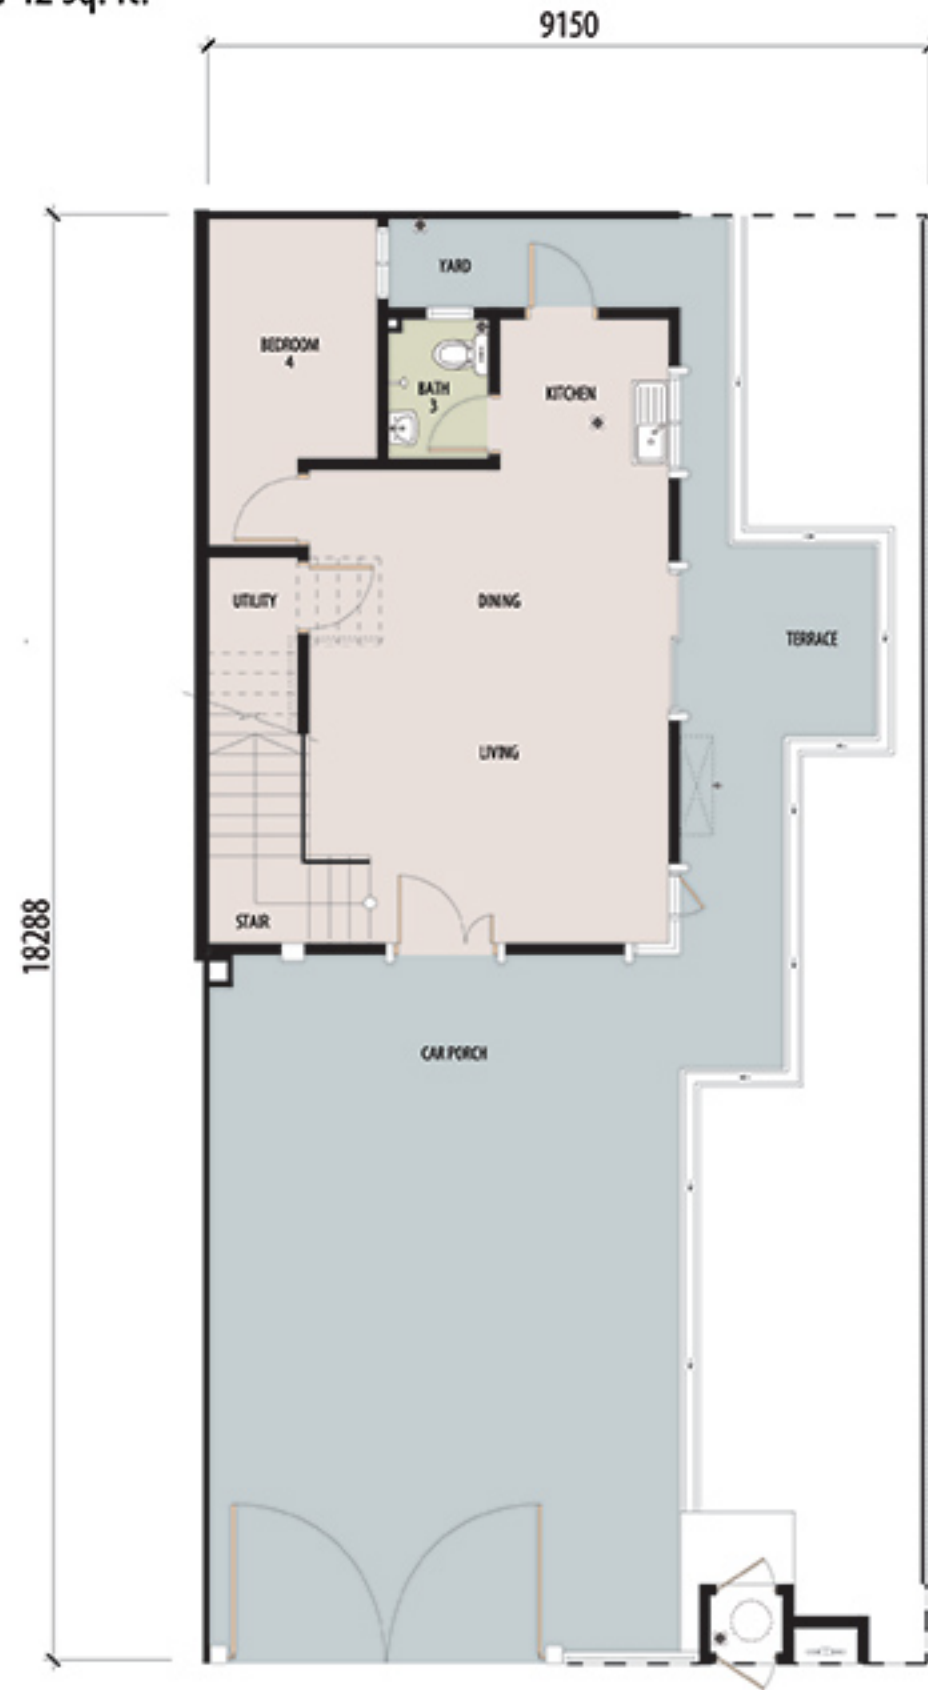

DESIRAN BAYU

DOUBLE STOREY CLUSTER LINK 30' X 60'

GROSS BUILT-UP: 1,742 sq. ft.

GROUND FLOOR

FIRST FLOOR

DESIRAN BAYU

DOUBLE STOREY CLUSTER LINK 32' X 55'

GROSS BUILT-UP: 1,725 sq. ft.

GROUND FLOOR

FIRST FLOOR